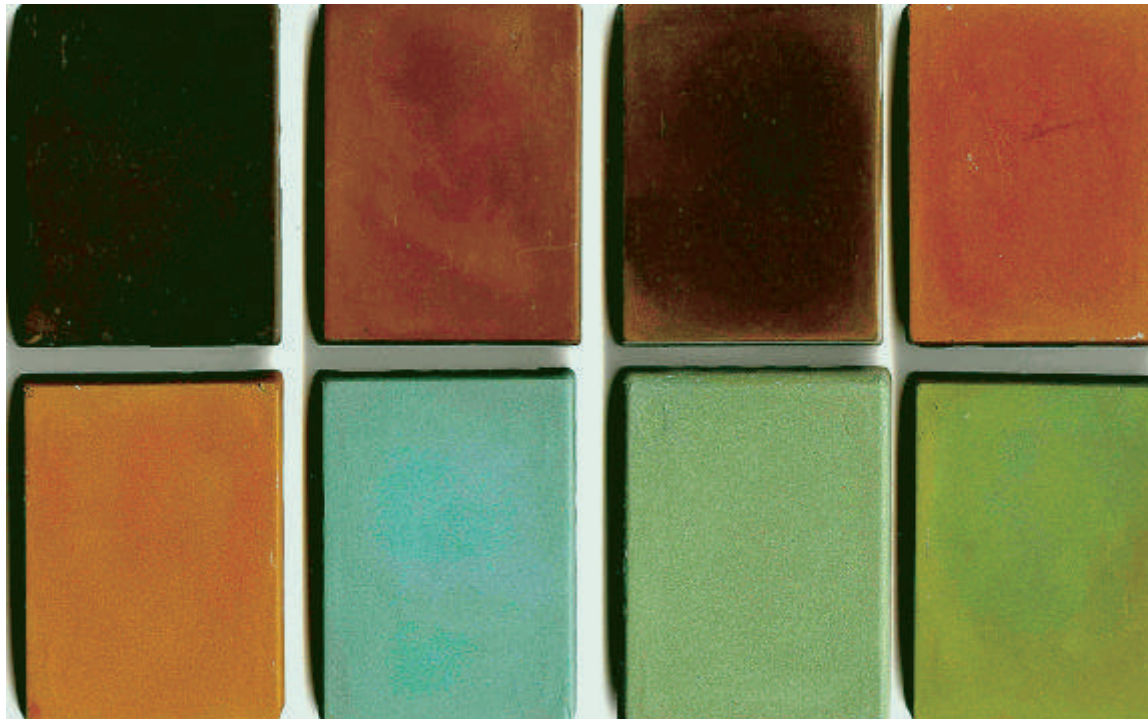

CHEM-COAT INDUSTRIES CONCRETE STAIN

COLOR CHART

ES-310
Midnight Café

ES-320
Saltillo Brown

ES-360
Café Mocha

ES-380
Desert Sunset

ES-370
Sun Baked Adobe

ES-350
Aqua Mist

ES-330
Palm Green

ES-340
Byzantine

Chem-Coat Industries, Inc.
1926 Copper
Garland, Texas 75042
Tel. 972-485-8648
800-511-2769
Fax 972-485-0339

Note: The above colors are a representation. Actual colors will vary due to the nature of concrete, producing a mottling or distressed appearance. Always do a test area after reading all product instructions and literature. Additional colors may be achieved by mixing the above colors. Aqua Mist, Byzantine, and Palm Green are for interior use only.